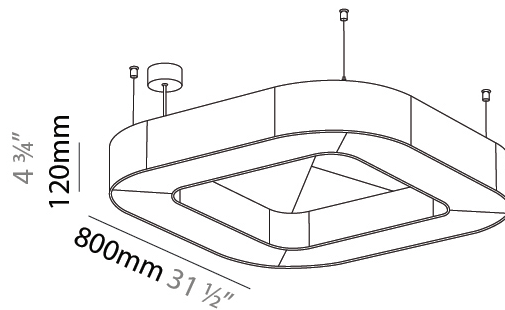

base number   LED Dimming   Color Temperature   Finishes (Diamond)   Finish Options   Diffuser Options   Cable Length

1. To build a product code in our configurator select the specify button on the base model # product page
2. To build a manual product code on this datasheet choose from the options listed below in blue font and add the suffix to the base model #

GENERAL

Series: Quantum Acoustic
Brand: Prolicht
Division: Architectural
Mounting Type: Suspension
Mounting Location: Ceiling
Subcategory: Acoustic

PHYSICAL

Shape: Round
Length (mm): 800
Length (in): 31 1/2
Width (mm): 800
Width (in): 31 1/2
Height (mm): 120
Height (in): 4 3/4
Light Distribution: Direct
Diffuser: [PMMA - Opal / Micro-Prism](#)
Fixture Finish: [SSR / BKV / CWI / CRY / HAB / UFT / ITA / RUA / FTG / MYG / LOD / PUS / FRO / FUP / KIA / POP / BLS / SPG / MEY / GOH / GUM / CHC / COM / ABZ / JAG / OBR / MOS / ROR](#)
Accent Finish: [ANC / ASH / BNA / BTC / BZE / CEL / EGG / EVG / FOG / FOS / FST / FUA / IRI / IRO / KHA / LIC / LIM / MER / MSN / MUS / ONX / PEA / PLU / POL / PPY / RAY / ROY / RST / STE / SWD / TAN / TAU](#)
Fixture Material: Aluminum
Cable Details: [2 000mm / 78 3/4" or 6 000mm / 236 1/4" Transparent Cable](#)

ELECTRICAL

Lamp Type: LED (Zhaga Standard)
Input Wattage (W): 58.7

LED

[Color Temperature (°K): 2700 / 3000 / 3500 / 4000](#)
Max. Delivered Lumen (lm): Max 6423
Nominal Lumen (lm): Max 8759
CRI: >90 CRI
Lamp Life (hrs): 50000

OPTICAL

RATINGS AND CERTIFICATIONS

Certified By: CSA Certified to UL and CSA Standards
IP rating: IP20