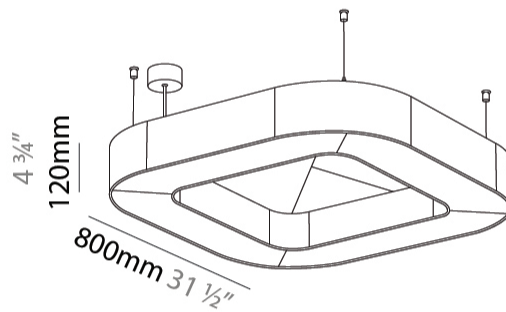

GENERAL

Series: Quantum Acoustic
Brand: Prolicht
Division: Architectural
Mounting Type: Suspension
Mounting Location: Ceiling
Subcategory: Acoustic

PHYSICAL

Shape: Round
Length (mm): 800
Length (in): 31 ½
Width (mm): 800
Width (in): 31 ½
Height (mm): 120
Height (in): 4 ¾
Light Distribution: Direct
Diffuser: [PMMA - Opal / Micro-Prism](#)
Fixture Finish: [SSR / BKV / CWI / CRY / HAB / UFT / ITA / RUA / FTG / MYG / LOD / PUS / FRO / FUP / KIA / POP / BLS / SPG / MEY / GOH / GUM / CHC / COM / ABZ / JAG / OBR / MOS / ROR](#)
Accent Finish: [ANC / ASH / BNA / BTC / BZE / CEL / EGG / EVG / FOG / FOS / FST / FUA / IRI / IRO / KHA / LIC / LIM / MER / MSN / MUS / ONX / PEA / PLU / POL / PPY / RAY / ROY / RST / STE / SWD / TAN / TAU](#)
Fixture Material: Aluminum
Cable Details: [2 000mm / 78 3/4" or 6 000mm / 236 1/4" Transparent Cable](#)

ELECTRICAL

Lamp Type: LED (Zhaga Standard)
Input Wattage (W): 118
Total Output Wattage (W): 107.3
Dimming: [Non-Dimmable](#)
Driver Included: Yes
Driver Location: Integrated
Driver Type: Constant Current - Universal
Driver Class: Class 2
Input Voltage (V): 120 - 277

LED

Color Temperature (°K): [2700 / 3000 / 3500 / 4000](#)
Max. Delivered Lumen (lm): 3319 / 3435 / 4034 / 3493
Nominal Lumen (lm): 5107 / 5285 / 6206 / 5373
CRI: >90 CRI
Lamp Life (hrs): 50000

OPTICAL

RATINGS AND CERTIFICATIONS

Certified By: CSA Certified to UL and CSA Standards
IP rating: IP20