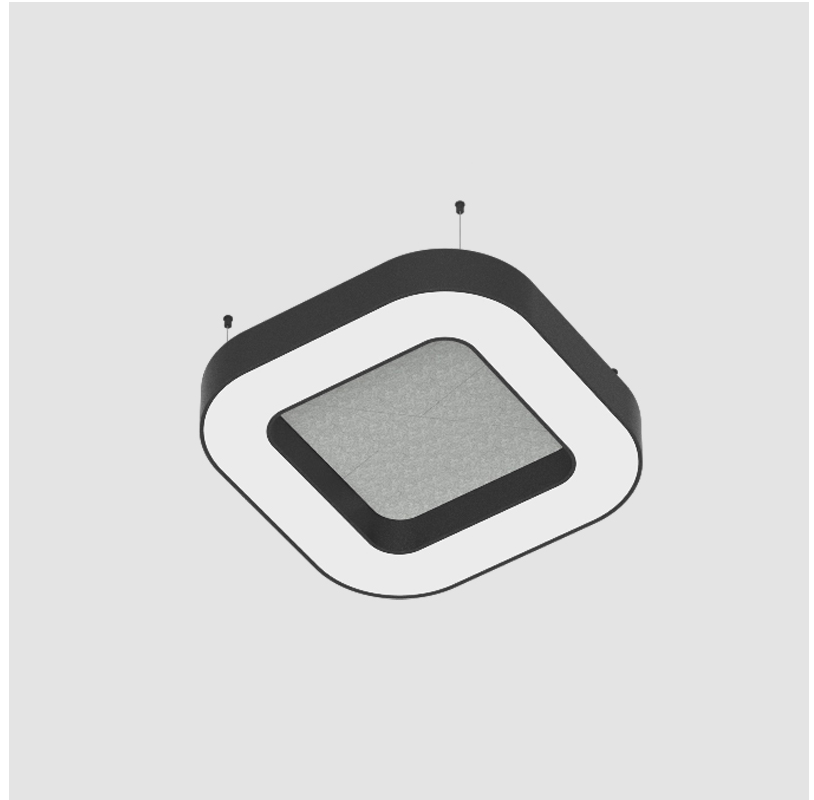

GENERAL

Series: Quantum Acoustic
Brand: Prolicht
Division: Architectural
Mounting Type: Suspension
Mounting Location: Ceiling
Subcategory: Acoustic

PHYSICAL

Shape: Round
Length (mm): 800
Length (in): 31 ½
Width (mm): 800
Width (in): 31 ½
Height (mm): 120
Height (in): 4 ¾
Light Distribution: Direct
Diffuser: [PMMA - Opal / Micro-Prism](#)
Fixture Finish: [SSR / BKV / CWI / CRY / HAB / UFT / ITA / RUA / FTG / MYG / LOD / PUS / FRO / FUP / KIA / POP / BLS / SPG / MEY / GOH / GUM / CHC / COM / ABZ / JAG / OBR / MOS / ROR](#)
Accent Finish: [ANC / ASH / BNA / BTC / BZE / CEL / EGG / EVG / FOG / FOS / FST / FUA / IRI / IRO / KHA / LIC / LIM / MER / MSN / MUS / ONX / PEA / PLU / POL / PPY / RAY / ROY / RST / STE / SWD / TAN / TAU](#)
Fixture Material: Aluminum
Cable Details: [2 000mm / 78 3/4" or 6 000mm / 236 1/4" Transparent Cable](#)

ELECTRICAL

Lamp Type: LED (Zhaga Standard)
Input Wattage (W): 118
Total Output Wattage (W): 107.3
Dimming: [Non-Dimmable](#)
Driver Included: Yes
Driver Location: Integrated
Driver Type: Constant Current - Universal
Driver Class: Class 2
Input Voltage (V): 120 - 277

LED

Color Temperature (°K): [2700 / 3000 / 3500 / 4000](#)
Max. Delivered Lumen (lm): 3319 / 3435 / 4034 / 3493
Nominal Lumen (lm): 5107 / 5285 / 6206 / 5373
CRI: >90 CRI
Lamp Life (hrs): 50000

OPTICAL

RATINGS AND CERTIFICATIONS

Certified By: CSA Certified to UL and CSA Standards
IP rating: IP20